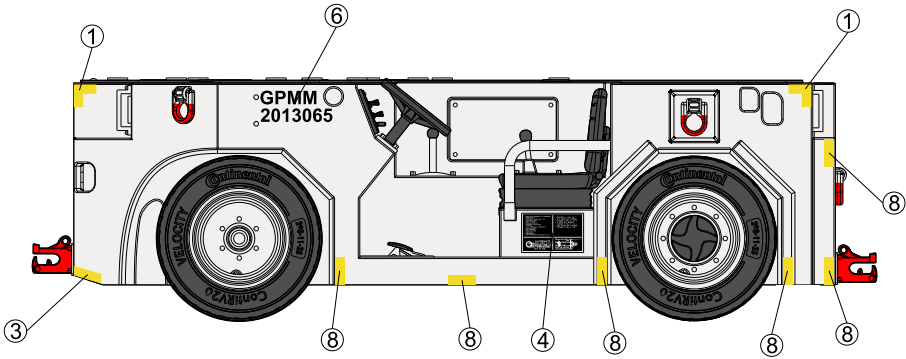

DECALS & PAINTING

ALL MODEL SATIN WHITE EXCEPT THE ONE SHOW IN THIS PICTURES