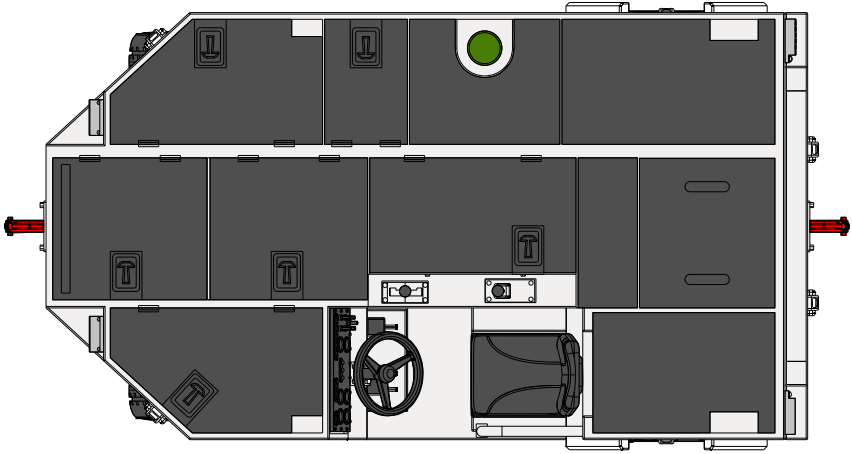

DECALS & PAINTING

ALL MODEL SATIN WHITE EXCEPT THE ONE SHOW IN THIS PICTURES