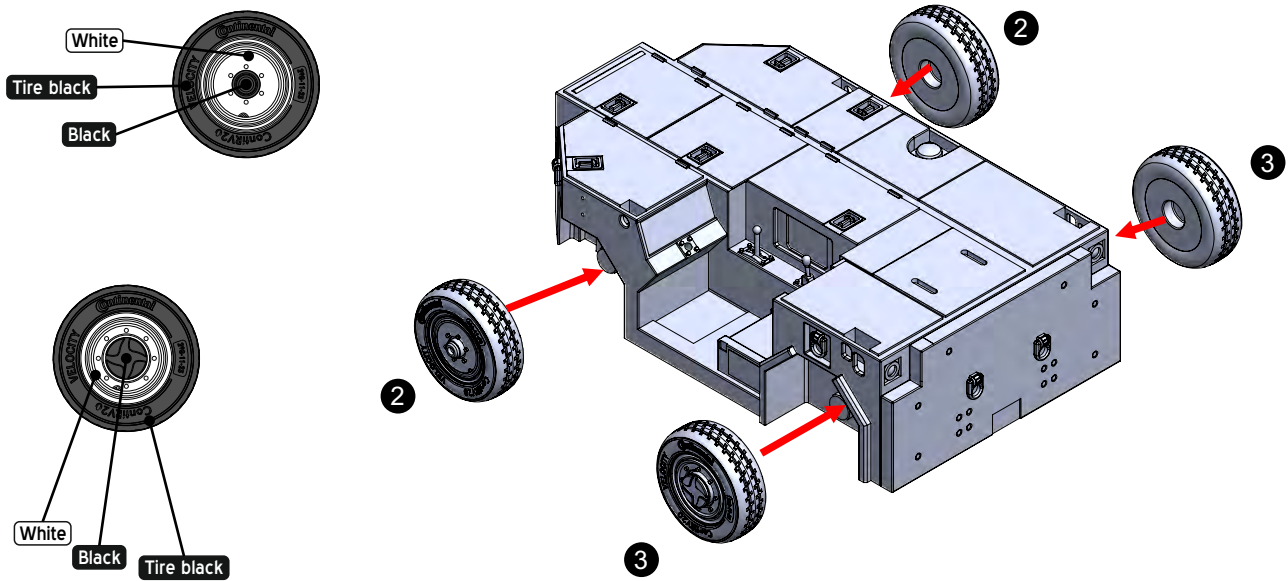

14

DECALS

DRIVER FIGURE

SCHOPF TRACTOR IS USUALLY DRIVEN BY SEVERAL DECK CREW: YELLOW, GREEN & BLUE JACKET BASED ON PHOTO REFERENCES CHOOSE THE ONE YOU PREFER.

1

2

3

4