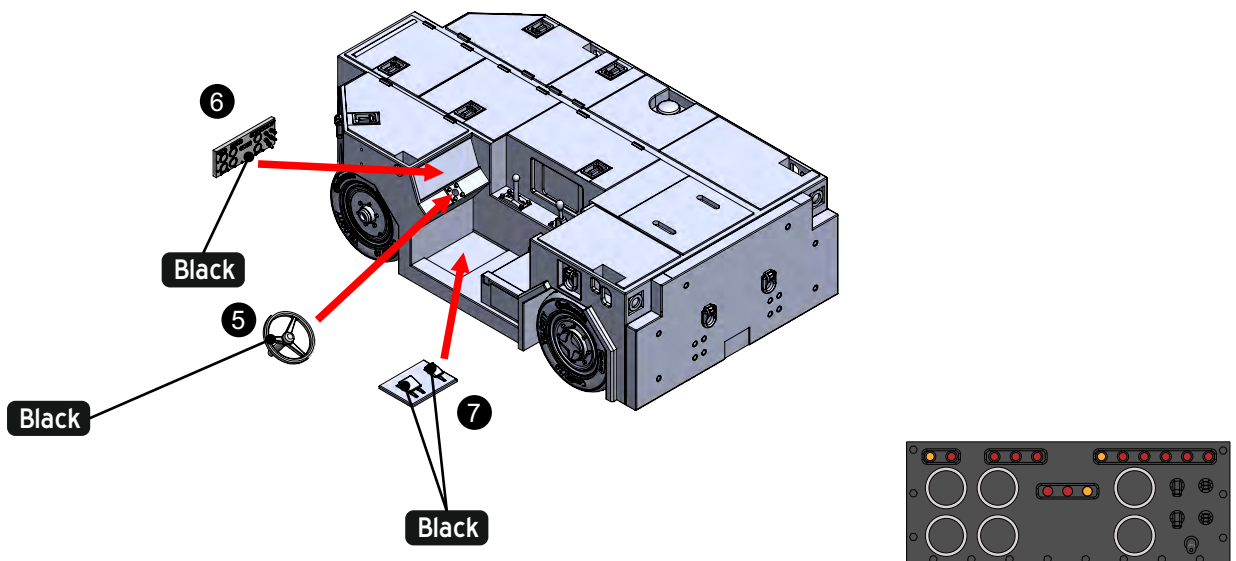

14

DECALS

DRIVER FIGURE

SCHOPF TRACTOR IS USUALLY DRIVEN BY SEVERAL DECK CREW: YELLOW, GREEN & BLUE JACKET BASED ON PHOTO REFERENCES CHOOSE THE ONE YOU PREFER.

1

2

3

4