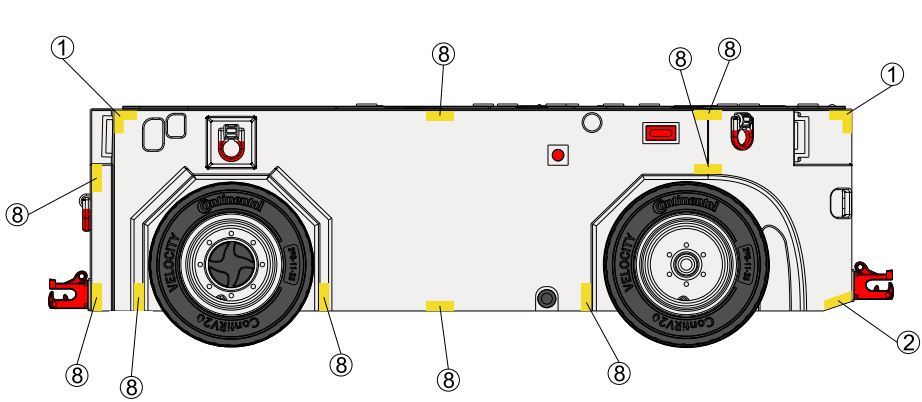

DECALS & PAINTING

ALL MODEL SATIN WHITE EXCEPT THE ONE SHOW IN THIS PICTURES