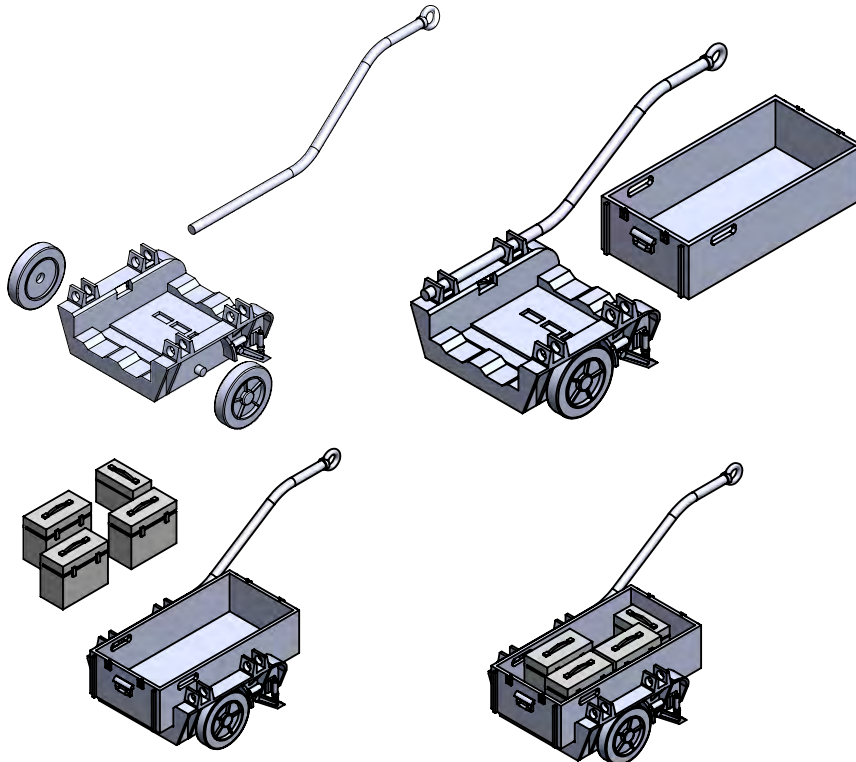

# US NAVY AERO 12C CART WITH DECK CREW AIRCRAFT MAINTENANCE MODEL ASSEMBLY INSTRUCTIONS

MODELLING EXPERIENCE REQUIRED  
DON'T INHALE RESIN DUST - USE PROPER MASK  
NOT FOR AGE UNDER 10 - THIS IS NOT A TOY  
USE SUPER GLUE (CYANOACRYLATE) TO GLUE THE PARTS

243848

PAINTING ON US NAVY CARRIER:  
EARLY: OVERALL YELLOW (GUNZE H34)  
LATE: OVERALL WHITE  
METAL BOXES: BLACK

## MAINTENANCE CREW GREEN SHIRT