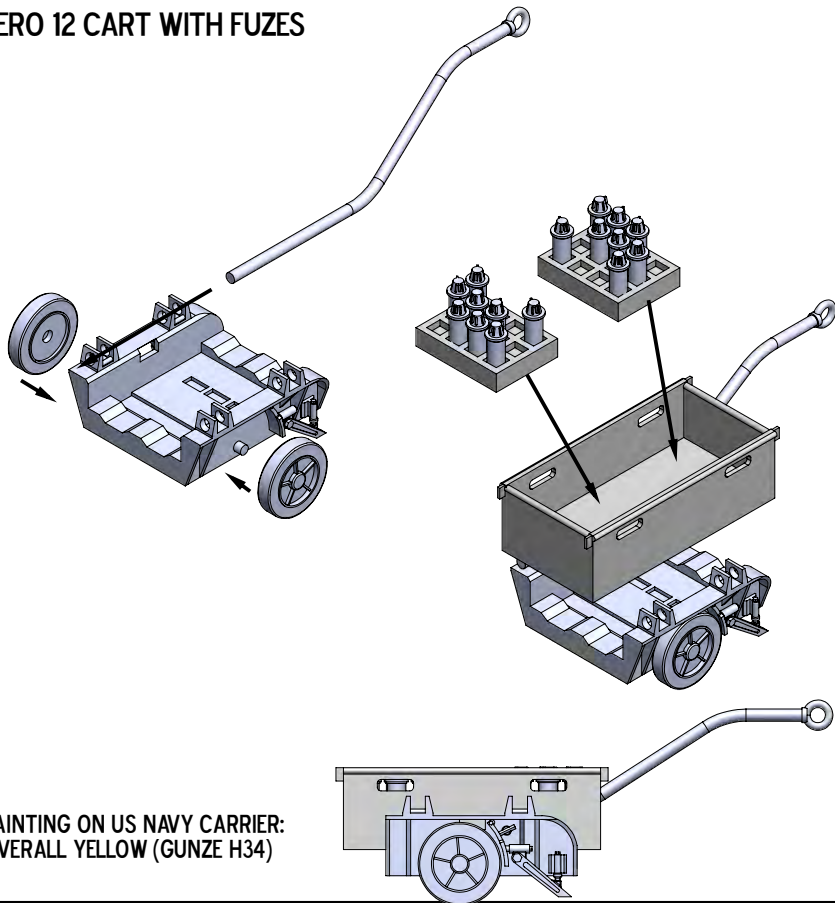

AERO 12 CART WITH FUZES

PAINTING ON US NAVY CARRIER:  
OVERALL YELLOW (GUNZE H34)

MAINTENANCE CREW  
GREEN SHIRT

CANVAS GREEN

BLACK

GREEN SHIRT

CANVAS RED

BLACK