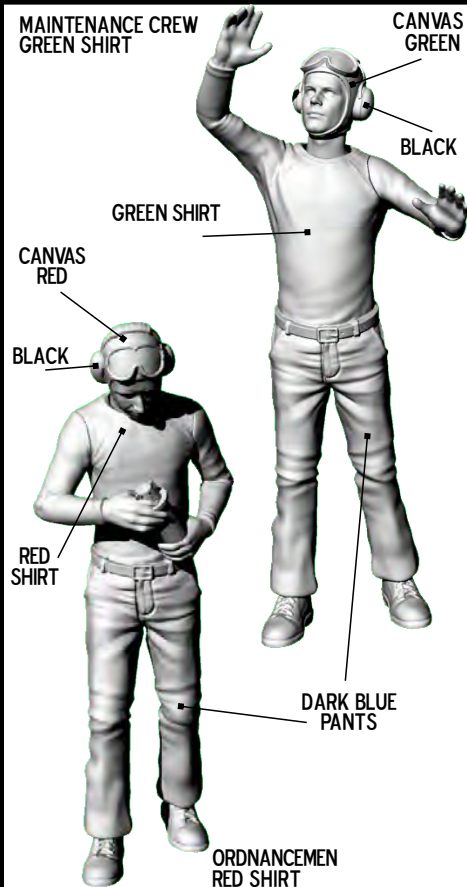

AERO 12 CART WITH FUZES

PAINTING ON US NAVY CARRIER:  
OVERALL YELLOW (GUNZE H34)

MAINTENANCE CREW  
GREEN SHIRT

CANVAS GREEN

BLACK

GREEN SHIRT

CANVAS RED

BLACK

RED SHIRT

DARK BLUE PANTS

ORDNANCEMEN RED SHIRT