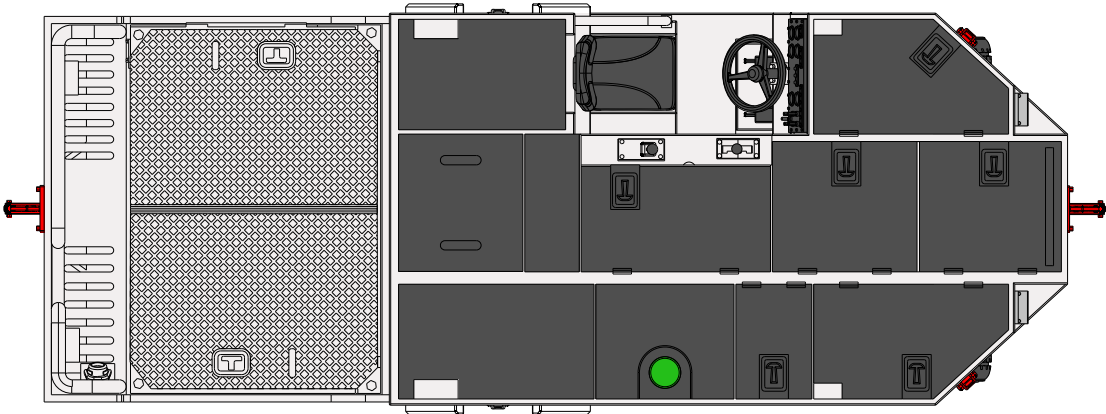

DECALS & PAINTING

ALL MODEL SATIN WHITE EXCEPT THE ONE SHOW IN THIS PICTURES