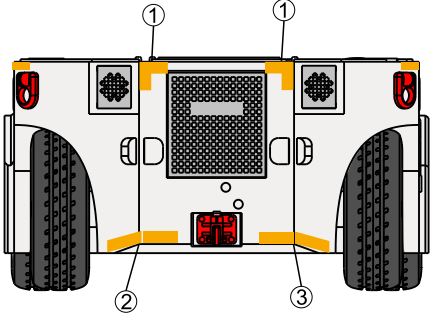

DECALS & PAINTING

ALL MODEL SATIN WHITE EXCEPT THE ONE SHOW IN THIS PICTURES