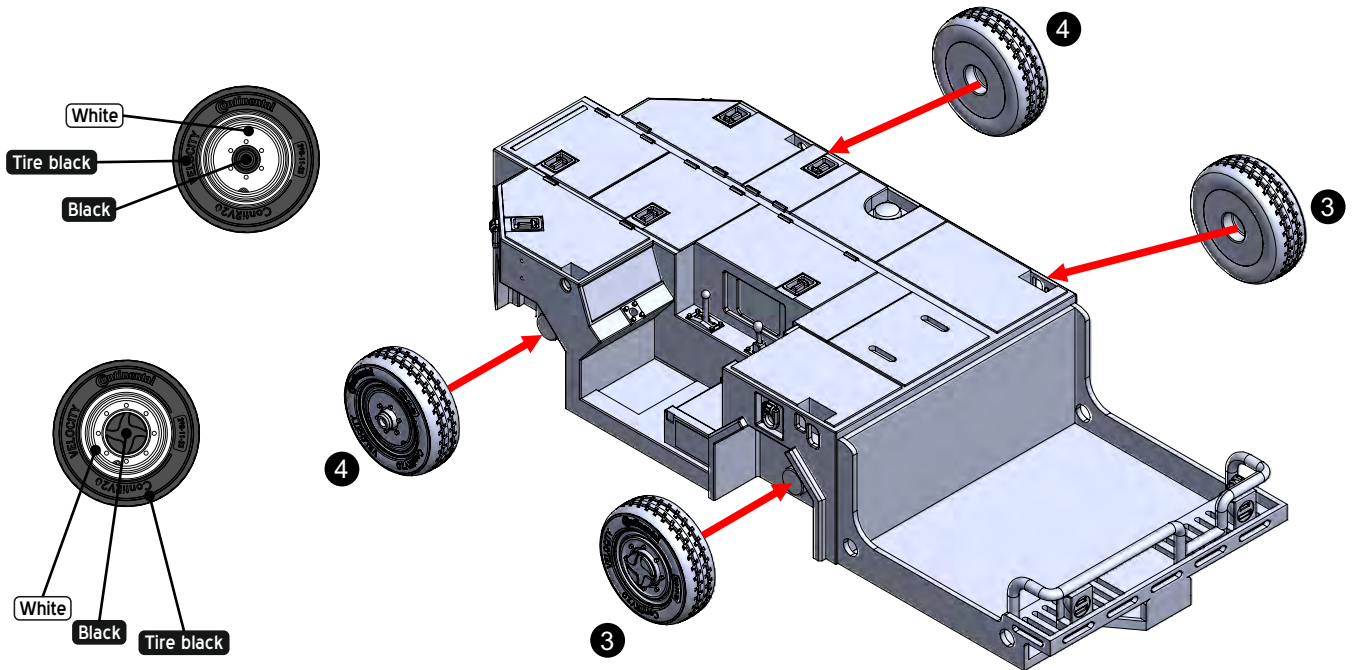

14

15

16

DECALS

DRIVER FIGURE

SCHOPF TRACTOR IS USUALLY DRIVEN BY SEVERAL DECK CREW: YELLOW, GREEN & BLUE JACKET BASED ON PHOTO REFERENCES CHOOSE THE ONE YOU PREFER.

1

2