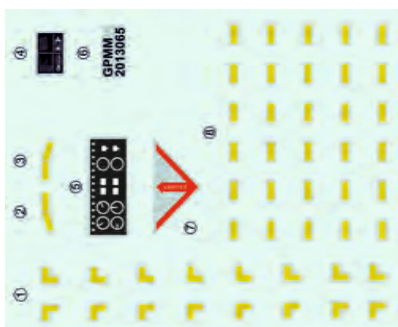

14

15

16

DECALS

DRIVER FIGURE

SCHOPF TRACTOR IS USUALLY DRIVEN BY SEVERAL DECK CREW: YELLOW, GREEN & BLUE JACKET BASED ON PHOTO REFERENCES CHOOSE THE ONE YOU PREFER.

1

2