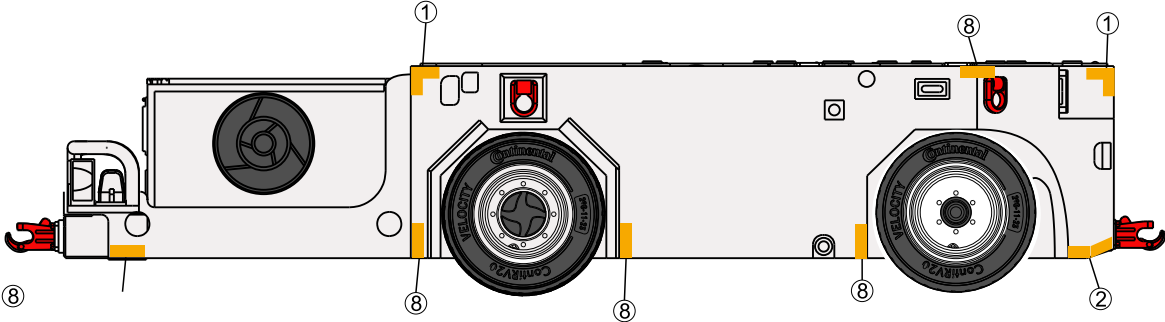

DECALS & PAINTING

ALL MODEL SATIN WHITE EXCEPT THE ONE SHOW IN THIS PICTURES