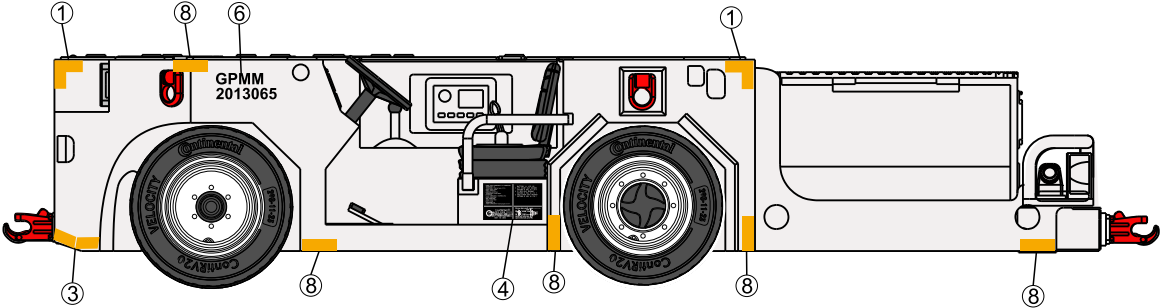

DECALS & PAINTING

ALL MODEL SATIN WHITE EXCEPT THE ONE SHOW IN THIS PICTURES