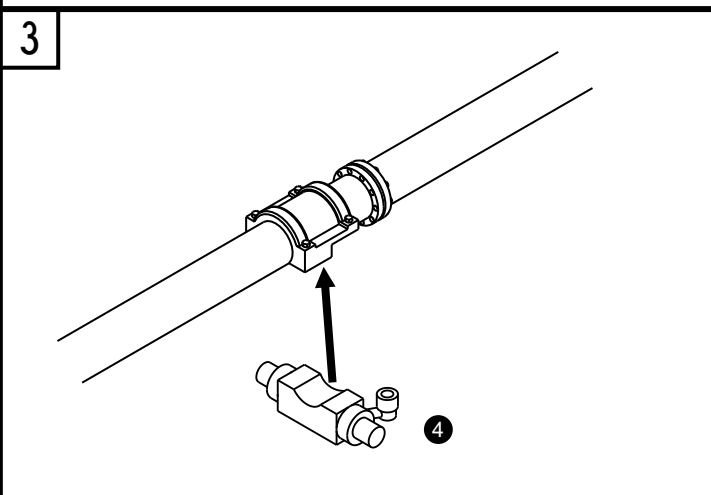

RESIN PARTS

198332

PAINTING INSTRUCTIONS

PAINT OVERALL: YELLOW FS13538 (GUNZE H34)
 OR GREEN FS 24052 (MID-'80S) EXCLUDING THE PARTS
 SPECIFIED IN THE INSTRUCTIONS. I RECOMMEND
 PAINTING ALL THE PARTS BEFORE ASSEMBLY