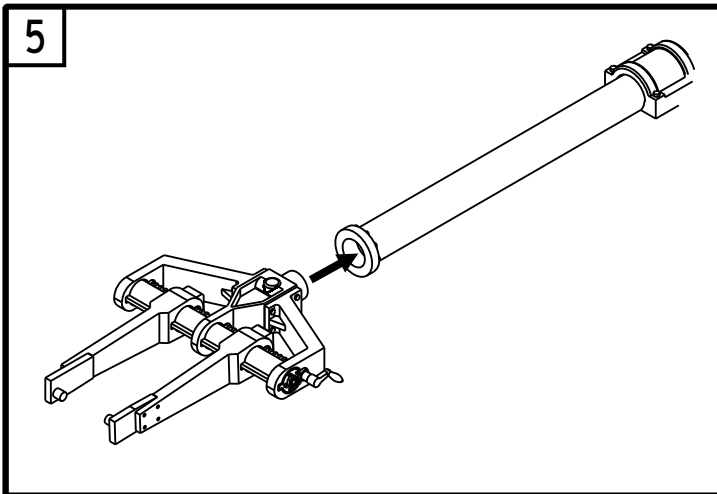

RESIN PARTS

198332

PAINTING INSTRUCTIONS

PAINT OVERALL: YELLOW FS13538 (GUNZE H34)
 OR GREEN FS 24052 (MID-'80S) EXCLUDING THE PARTS
 SPECIFIED IN THE INSTRUCTIONS. I RECOMMEND
 PAINTING ALL THE PARTS BEFORE ASSEMBLY