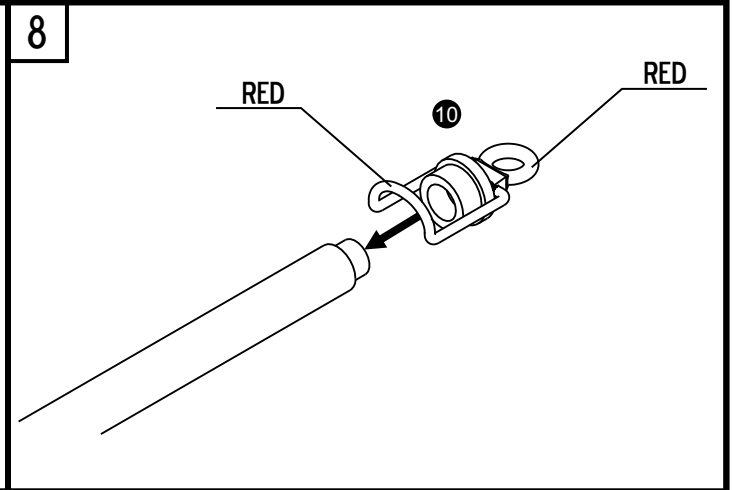

RESIN PARTS

198332

PAINTING INSTRUCTIONS

PAINT OVERALL: YELLOW FS13538 (GUNZE H34)
 OR GREEN FS 24052 (MID-'80S) EXCLUDING THE PARTS
 SPECIFIED IN THE INSTRUCTIONS. I RECOMMEND
 PAINTING ALL THE PARTS BEFORE ASSEMBLY