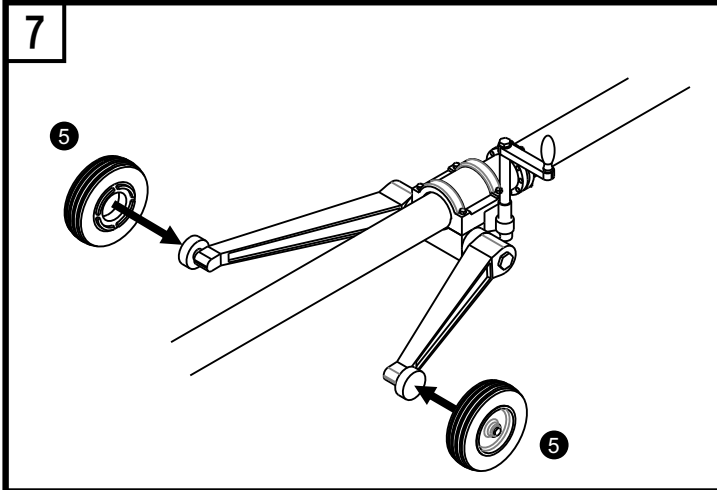

RESIN PARTS

198332

PAINTING INSTRUCTIONS

PAINT OVERALL: YELLOW FS13538 (GUNZE H34)
 OR GREEN FS 24052 (MID-'80S) EXCLUDING THE PARTS
 SPECIFIED IN THE INSTRUCTIONS. I RECOMMEND
 PAINTING ALL THE PARTS BEFORE ASSEMBLY