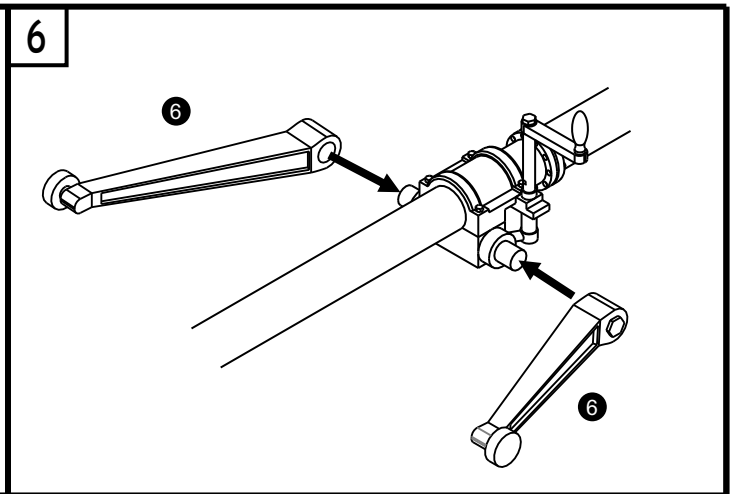

RESIN PARTS

198332

PAINTING INSTRUCTIONS

PAINT OVERALL: YELLOW FS13538 (GUNZE H34)
 OR GREEN FS 24052 (MID-'80S) EXCLUDING THE PARTS
 SPECIFIED IN THE INSTRUCTIONS. I RECOMMEND
 PAINTING ALL THE PARTS BEFORE ASSEMBLY