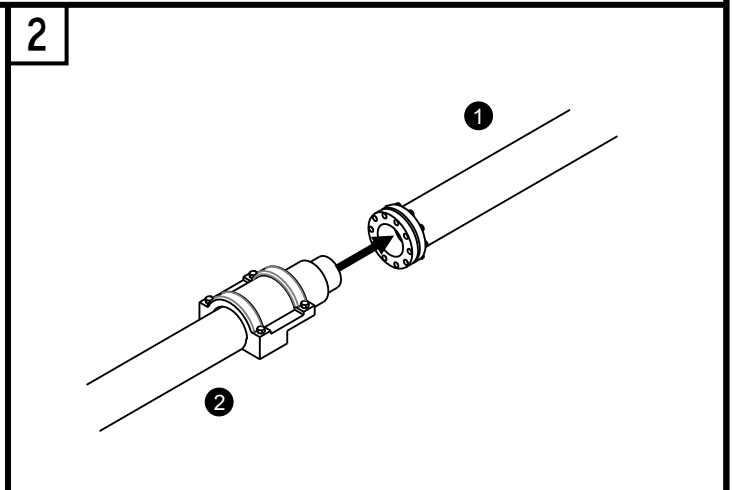

RESIN PARTS

198332

PAINTING INSTRUCTIONS

PAINT OVERALL: YELLOW FS13538 (GUNZE H34)
 OR GREEN FS 24052 (MID-'80S) EXCLUDING THE PARTS
 SPECIFIED IN THE INSTRUCTIONS. I RECOMMEND
 PAINTING ALL THE PARTS BEFORE ASSEMBLY