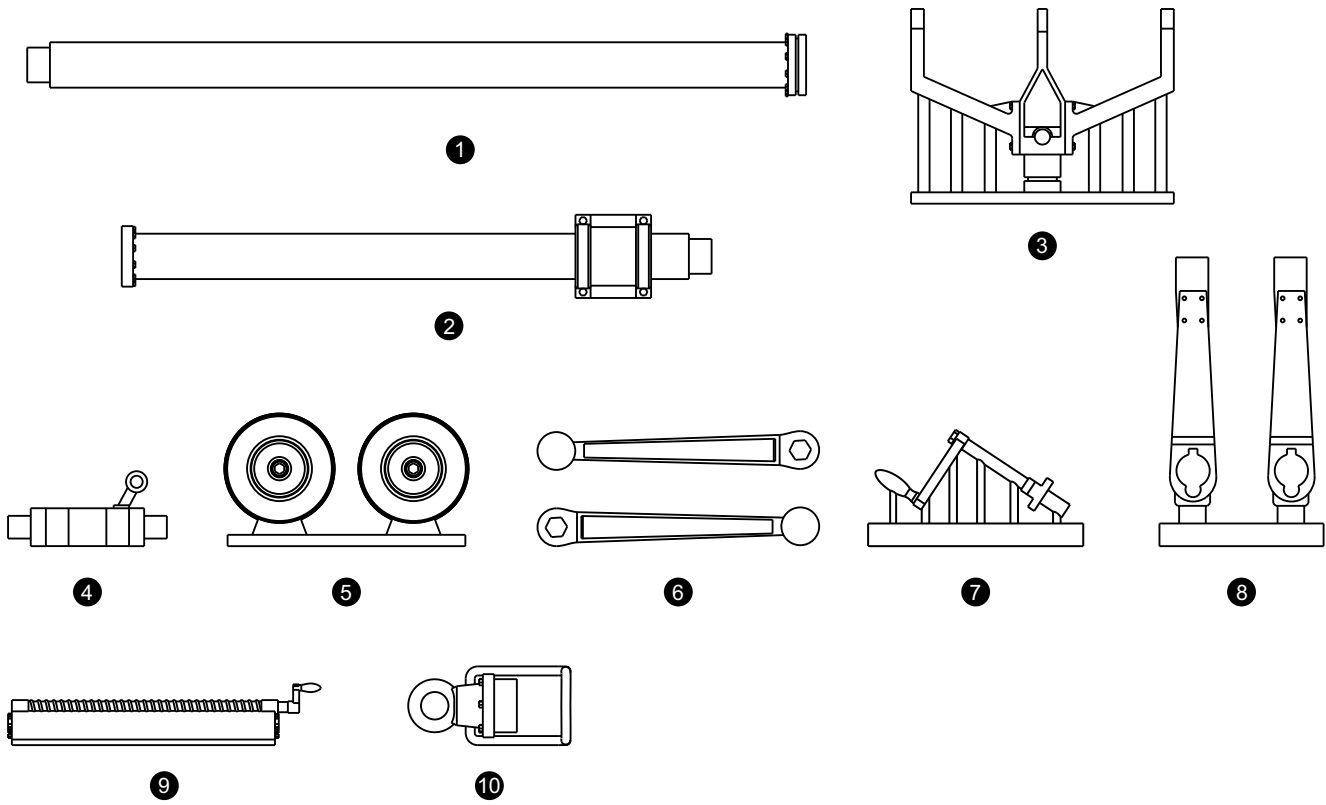

RESIN PARTS

198332

PAINTING INSTRUCTIONS

PAINT OVERALL: YELLOW FS13538 (GUNZE H34)
 OR GREEN FS 24052 (MID-'80S) EXCLUDING THE PARTS
 SPECIFIED IN THE INSTRUCTIONS. I RECOMMEND
 PAINTING ALL THE PARTS BEFORE ASSEMBLY