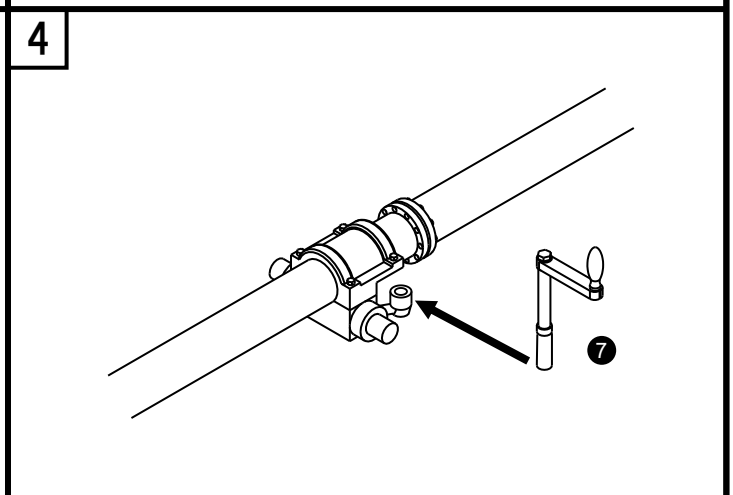

RESIN PARTS

198332

PAINTING INSTRUCTIONS

PAINT OVERALL: YELLOW FS13538 (GUNZE H34)
 OR GREEN FS 24052 (MID-'80S) EXCLUDING THE PARTS
 SPECIFIED IN THE INSTRUCTIONS. I RECOMMEND
 PAINTING ALL THE PARTS BEFORE ASSEMBLY