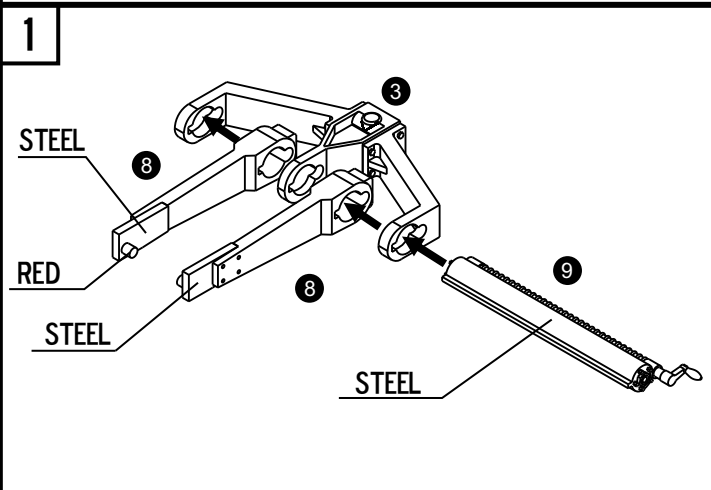

RESIN PARTS

198332

PAINTING INSTRUCTIONS

PAINT OVERALL: YELLOW FS13538 (GUNZE H34)
 OR GREEN FS 24052 (MID-'80S) EXCLUDING THE PARTS
 SPECIFIED IN THE INSTRUCTIONS. I RECOMMEND
 PAINTING ALL THE PARTS BEFORE ASSEMBLY